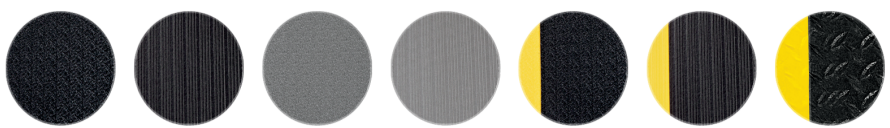

Tuff-Spun Foot-Lover

#410 #411 #414
#430 #431 #432

DRY AREA | ANTI-FATIGUE ★★★★

Tuff-Spun Foot-Lover closed cell PVC sponge optimizes economical comfort and fatigue relief. Relieves stress on knee, foot and ankle joint pressure points. Offers a safe non-slip surface that reduces the risk of falls. Provides better slip resistance and improved insulation than that of ceramic and cement floors.

APPLICATIONS

- dry areas
- service counters
- mail rooms
- cashier stations
- warehouse
- packaging stations

FEATURES

- Available in three slip-resistant surfaces: pebble, ribbed and diamond
- Economical anti-fatigue mat
- Beveled edges help reduce tripping

MAT SIZES

2' x 3' 3' x 5' 3' x 12'

27" x 36" Size is only available in Tuff-Spun Foot Lover ribbed, in colors Black or Gray

ROLL SIZES

2' x 60' 3' x 60' 4' x 60' 6' x 60'

MATERIAL	PVC Foam
ABRASION RESISTANCE	≤1.0 gram loss per ASTM D4060
RESILICENCY	≥ 8% per ASTM D2632
ELECTRICAL PROPERTIES	PR10 ¹¹ ohms (Ω) per ASTM D2570
STRENGTH	4 lbs per ASTM D624 die-T
FLAMMABILITY	D.O.C. -FF-1-70

WARRANTY Total Confidence

#410/#411/#414 - 3/8"Thickness 430/#431/#432 - 5/8"Thickness

COLORS Black, Gray, Black & Yellow

Working Hard for the Hard Working

WE OFFER A 48 HOUR SHIPPING GUARANTEE FOR IN-STOCK ORDERS.