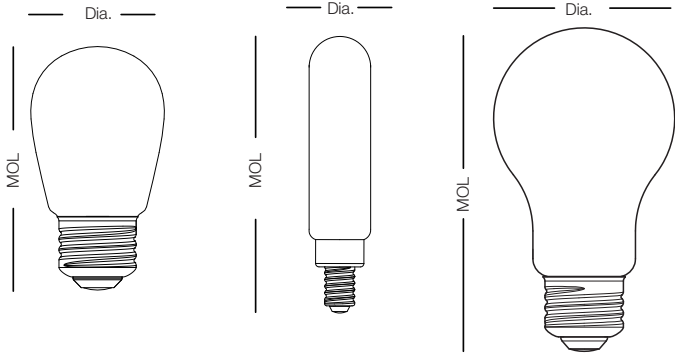

Project Name:	Type:
Part Number:	Date:

GREENCREATIVE

PREMIUM FILAMENT BULB FAMILY

DIMENSION & WEIGHT

Product	Model	Base	MOL	Dia.	Weight
36075	3FT6DIM/820/A/R	E12	3-9/16"	15/16"	0.03lb
36077	1FS14/827/R	E26	3-3/8"	1-3/4"	0.04lb
36078	1FS14/820/A/R	E26	3-3/8"	1-3/4"	0.04lb
36079	5FA19DIM/927/R	E26	4-3/16"	2-3/8"	0.07lb
36080	5FA19DIM/927/FR/R	E26	4-3/16"	2-3/8"	0.07lb
36081	5FA19DIM/820/A/R	E26	4-3/16"	2-3/8"	0.07lb
36082	9FA19DIM/927/R	E26	4-3/16"	2-3/8"	0.07lb
36083	9FA19DIM/927/FR/R	E26	4-3/16"	2-3/8"	0.07lb
36085	7.5FA19DIM/827/SB/R	E26	4-3/16"	2-3/8"	0.07lb

ORDERING INFORMATION

Model	Product Series	Master Carton			Shipping Carton		
		Case Qty	Case Dimensions (LxWxH)	Case Weight	Case Qty	Case Dimensions (LxWxH)	Case Weight
36075	3FT6DIM/820/A/R	6 PCS	4-15/16" x 3-5/16" x 4-3/4"	0.99lb	24 PCS	10-5/8" x 7-1/2" x 5-5/16"	4.41lb
36077	1FS14/827/R	12 PCS	6-5/16" x 4-5/16" x 8-1/16"	1.01lb	48 PCS	13-3/16" x 9-1/4" x 8-5/8"	4.56lb
36078	1FS14/820/A/R	12 PCS	6-5/16" x 4-5/16" x 8-1/16"	1.01lb	48 PCS	13-3/16" x 9-1/4" x 8-5/8"	4.56lb
36079	5FA19DIM/927/R	6 PCS	8 -1/4" x 5-9/16" x 5-1/8"	1.08lb	24 PCS	17-1/8" x 11-13/16" x 6-1/8"	4.78lb
36080	5FA19DIM/927/FR/R	6 PCS	8 -1/4" x 5-9/16" x 5-1/8"	1.08lb	24 PCS	17-1/8" x 11-13/16" x 6-1/8"	4.78lb
36081	5FA19DIM/820/A/R	6 PCS	8 -1/4" x 5-9/16" x 5-1/8"	1.08lb	24 PCS	17-1/8" x 11-13/16" x 6-1/8"	4.78lb
36082	9FA19DIM/927/R	6 PCS	8 -1/4" x 5-9/16" x 5-1/8"	1.08lb	24 PCS	17-1/8" x 11-13/16" x 6-1/8"	4.78lb
36083	9FA19DIM/927/FR/R	6 PCS	8 -1/4" x 5-9/16" x 5-1/8"	1.08lb	24 PCS	17-1/8" x 11-13/16" x 6-1/8"	4.78lb
36085	7.5FA19DIM/827/SB/R	6 PCS	8 -1/4" x 5-9/16" x 5-1/8"	1.08lb	24 PCS	17-1/8" x 11-13/16" x 6-1/8"	4.78lb

CERTIFICATION INFORMATION

Product	Model	ES ID#
36079	5FA19DIM/927/R	2378398
36080	5FA19DIM/927/FR/R	2378397
36082	9FA19DIM/927/R	2378400
36083	9FA19DIM/927/FR/R	2378399

Note: All rights reserved. All sizes and specifications are subject to change at any time without notice.