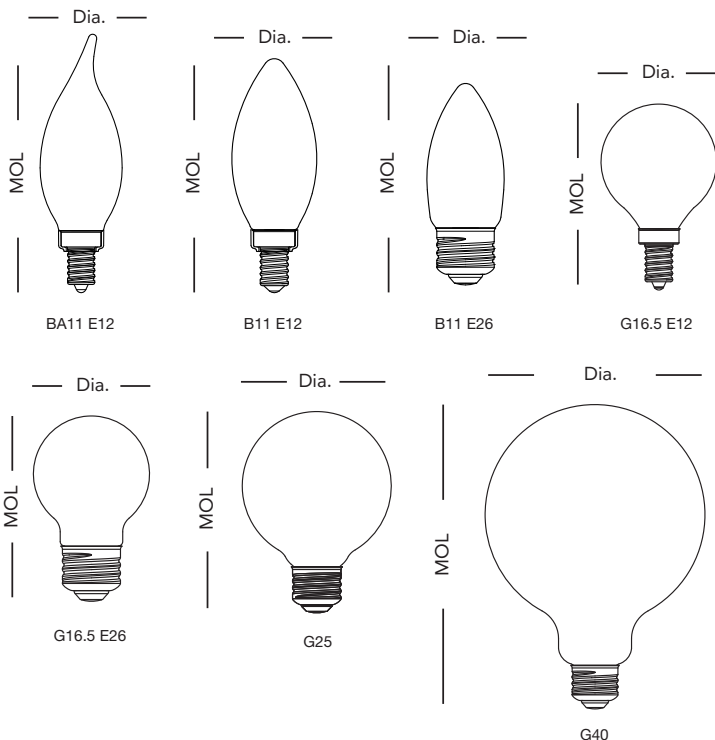

PREMIUM FILAMENT DECO. FAMILY

DIMENSION & WEIGHT

Product	Model	Base	MOL	Dia.	Weight
36061	3.3FB11DIM/927/R	E12	3-13/16"	1-3/8"	0.03lb
36062	3.3FB11DIM/927/E26/R	E26	3-9/16"	1-3/8"	0.04lb
36063	3.3FB11DIM/927/FR/R	E12	3-13/16"	1-3/8"	0.03lb
36064	5.5FB11DIM/927/R	E12	3-13/16"	1-3/8"	0.03lb
36065	5.5FB11DIM/927/E26/R	E26	3-9/16"	1-3/8"	0.04lb
36066	3.5FBA11DIM/820/FT/A/R	E12	4-3/8"	1-3/8"	0.03lb
36067	3.8FG16.5DIM/927/R	E12	3-3/16"	1-15/16"	0.04lb
36068	3.8FG16.5DIM/927/E26/R	E26	3-1/4"	2-1/16"	0.04lb
36069	4FG16.5DIM/820/A/R	E12	3-3/16"	1-15/16"	0.04lb
36070	3.8FG25DIM/927/R	E26	4-5/16"	3-1/8"	0.09lb
36071	4FG25DIM/820/A/R	E26	4-5/16"	3-1/8"	0.09lb
36072	4.5FG25DIM/827/SB/R	E26	4-5/16"	3-1/8"	0.09lb
36073	5.5FG40DIM/927/R	E26	6-7/8"	4-15/16"	0.22lb

ORDERING INFORMATION

Model	Product Series	Master Carton			Shipping Carton		
		Case Qty	Case Dimensions (LxWxH)	Case Weight	Case Qty	Case Dimensions (LxWxH)	Case Weight
36061	3.3FB11DIM/927/R	6 PCS	4-15/16" x 3-5/16" x 4-3/4"	0.53lb	24 PCS	10-5/8" x 7-1/2" x 5-5/16"	2.34lb
36062	3.3FB11DIM/927/E26/R	6 PCS	4-15/16" x 3-5/16" x 4-3/4"	0.53lb	24 PCS	10-5/8" x 7-1/2" x 5-5/16"	2.34lb
36063	3.3FB11DIM/927/FR/R	6 PCS	4-15/16" x 3-5/16" x 4-3/4"	0.53lb	24 PCS	10-5/8" x 7-1/2" x 5-5/16"	2.34lb
36064	5.5FB11DIM/927/R	6 PCS	4-15/16" x 3-5/16" x 4-3/4"	0.53lb	24 PCS	10-5/8" x 7-1/2" x 5-5/16"	2.34lb
36065	5.5FB11DIM/927/E26/R	6 PCS	4-15/16" x 3-5/16" x 4-3/4"	0.53lb	24 PCS	10-5/8" x 7-1/2" x 5-5/16"	2.34lb
36066	3.5FBA11DIM/820/FT/A/R	6 PCS	4-15/16" x 3-5/16" x 5-1/8"	0.59lb	24 PCS	6-7/8" x 7-11/16" x 5-7/8"	2.65lb
36067	3.8FG16.5DIM/927/R	12 PCS	6-7/8" x 4-3/4" x 8-7/16"	1.32lb	48 PCS	14-3/8" x 10-1/16" x 9-1/16"	5.69lb
36068	3.8FG16.5DIM/927/E26/R	12 PCS	6-7/8" x 4-3/4" x 8-7/16"	1.32lb	48 PCS	14-3/8" x 10-1/16" x 9-1/16"	5.69lb
36069	4FG16.5DIM/820/A/R	12 PCS	6-7/8" x 4-3/4" x 8-7/16"	1.32lb	48 PCS	14-3/8" x 10-1/16" x 9-1/16"	5.69lb
36070	3.8FG25DIM/927/R	6 PCS	10-7/16" x 7-1/16" x 5-11/16"	1.29lb	24 PCS	21-5/8" x 14-15/16" x 6-11/16"	5.62lb
36071	4FG25DIM/820/A/R	6 PCS	10-7/16" x 7-1/16" x 5-11/16"	1.29lb	24 PCS	21-5/8" x 14-15/16" x 6-11/16"	5.62lb
36072	4.5FG25DIM/827/SB/R	6 PCS	10-5/8" x 7-1/4" x 5-5/16"	1.29lb	24 PCS	21-13/16" x 14-7/8" x 6-1/8"	5.62lb
36073	5.5FG40DIM/927/R	6 PCS	15-15/16" x 10-13/16" x 7-7/8"	2.31lb	12 PCS	16-9/16" x 11-1/4" x 16-9/16"	9.70lb