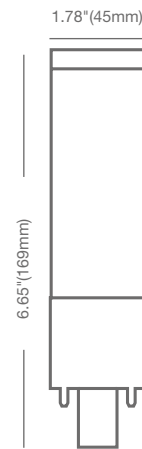

PL H 14.5W DIR TITANIUM LED SERIES

PL:EDGE
SERIES

14.5W REPLACES

42W
CFL

60% Energy Savings

PRO

- High output 1800lm
- Easy to install - Plug & Play Direct
- Ballast output power control technology
- Compatible with most 42W, 32W & 26W electronic ballasts
- Dimmable on 0-10V circuits
- Available in 3000K, 3500K & 4000K CCT

Ref.#: DS289-PLH-14.5W-DIR-250618

APPLICATIONS

Retail

Hospitality

Office

Base: G24q & GX24q (4-pin CFL)
Voltage: Ballast compatible 120-277V
Dimmable: Yes
PF: 0.9
Lifetime: 50,000 hrs
Weight: 0.52lb / 236g

Note: This lamp may not fit in all 8" recessed cans. It is recommended a test installation be performed prior to the final installation.

SPECIFICATIONS

Model	Product	Power (W)	CCT	CRI (typ.)	Lumens	LPW	Beam Angle
14.5PLH/830/DIR	98244	14.5	Warm White 3000K	82	1700	117	110°
14.5PLH/835/DIR	98245	14.5	Neutral White 3500K	82	1750	121	110°
14.5PLH/840/DIR	98246	14.5	Cool White 4000K	82	1800	124	110°