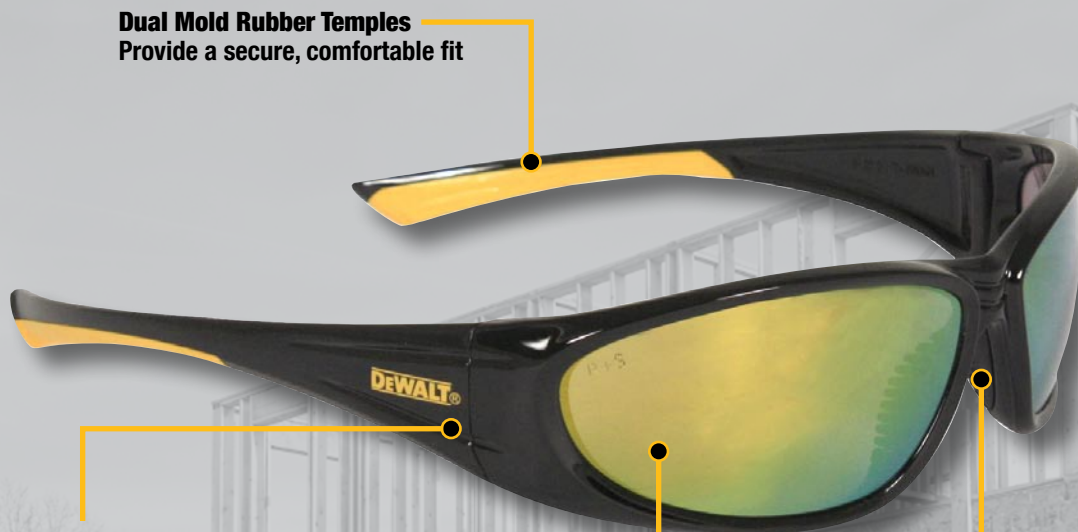

DEWALT®

Gable™ Full Wraparound Frame Protective Eyewear

DPG98

9522
36 pair Spinning
Counter Display

9667
Wall mounting brackets for
36 pair carousel display (9522)
(Display sold separately)

9523
12 pair Spinning
Counter Display

DPG02-10
5 pair
Counter Display

Dual Mold Rubber Temples
Provide a secure, comfortable fit

Full Wraparound Frame
Provides extra protection
from debris

Polycarbonate Lens
provides impact resistance

Soft, Rubber Nosepiece
offers maximum
all-day comfort