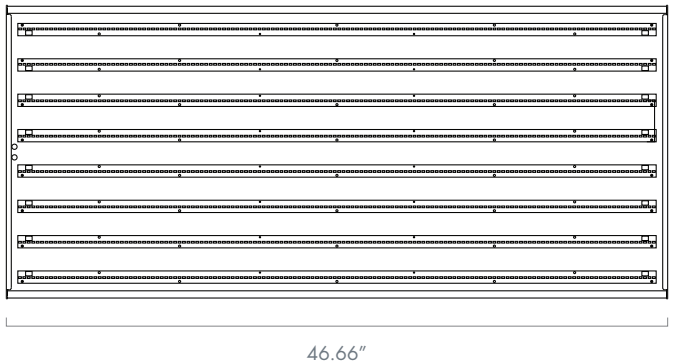

Airflex C

Dimensions

Airflex 2'

Airflex 4'

Airflex C 4, 320W, 400W, 480W

Dimensions

Airflex 4' - 320W

Airflex 4' - 400W, 480W