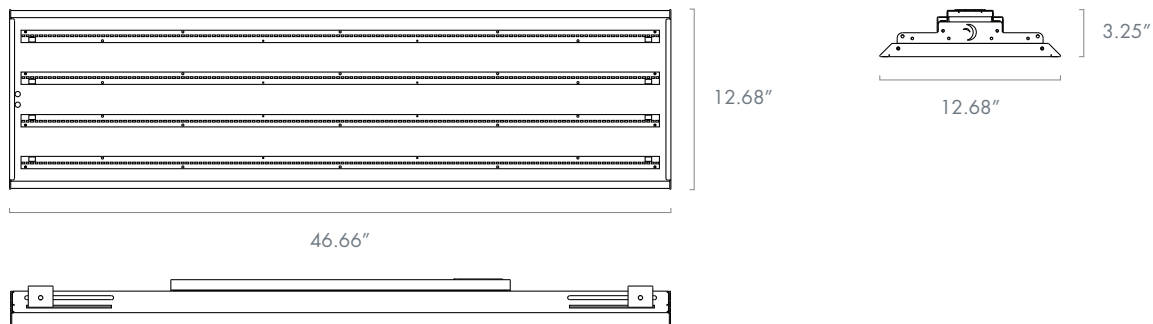

Airflex C

Dimensions

Airflex 2'

Airflex 4'