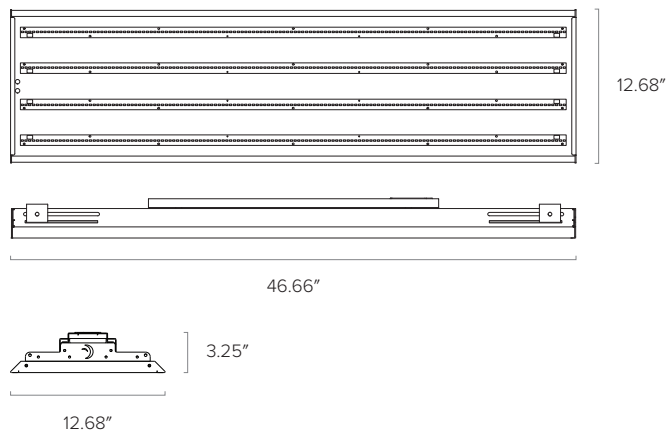

Airflex 4 600c - not DLC Listed

Specifications subject to change without notice.

Dimensions

Airflex 2

Airflex 4

Airflex 4 - 320W

Airflex 4 - 400W

Specifications subject to change without notice.