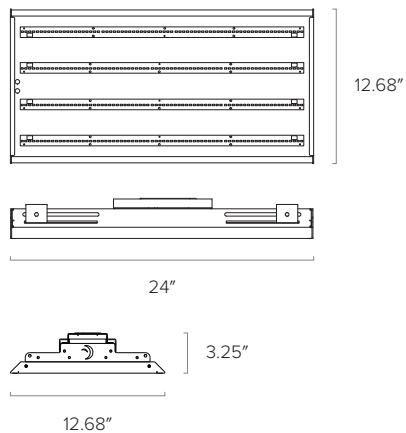

Dimensions

Airflex 2