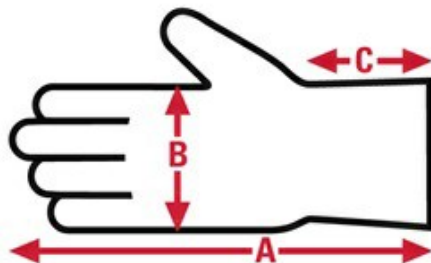

## Predalite

**Supported / Dipped gloves**

**Specification Sheet**

Item No:	Size:	A:	B:	C:	Case Weight	UOM Weight
9780XL	X - Large	10.827	4.961	N/A	29.316 lb.	2.443
9780L	Large	10.629	4.724	N/A	27.972 lb.	2.331
9780M	Medium	10.433	4.331	N/A	25.452 lb.	2.121
9780S	Small	10.237	4.094	N/A	23.448 lb.	1.954