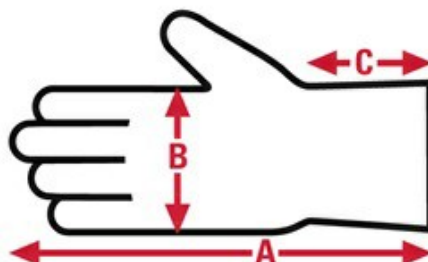

914

MCR Safety Multi-Task
Multi-Task
Specification Sheet

Made In

Pakistan

Item No:	Size:	A:	B:	C:	Case Weight	UOM Weight
914XL	X - Large	9.448	4.685	1.299	17.568 lb.	0.244
914S	Small	8.267	4.134	1.299	15.984 lb.	0.222
914XXL	XX - Large	9.842	4.921	1.299	18.576 lb.	0.258
914L	Large	9.015	4.528	1.299	17.928 lb.	0.249
914M	Medium	8.622	4.331	1.299	16.848 lb.	0.234
914XXXL	XXX - Large	10.189	5.000	1.299	20.160 lb.	0.280