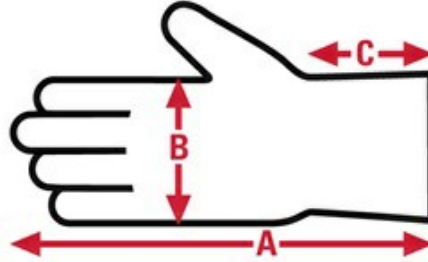

906

MCR Safety Multi-Task

Multi-Task

Specification Sheet

Item No:	Size:	A:	B:	C:	Case Weight	UOM Weight
906XXL	XX - Large	0	0	N/A	26.136 lb.	0.363
906M	Medium	9.60	4.30	1.50	21.672 lb.	0.301
906S	Small	8.95	4.38	1.25	19.224 lb.	0.267
906L	Large	8.95	4.38	1.25	23.040 lb.	0.320
906XL	X - Large	10.40	4.70	1.50	24.624 lb.	0.342

MCR Safety - 1255 Schilling Blvd. W. - Collierville, TN 38017 - USA

Phone: 901-795-5810 - Toll Free: 800-955-6887 - Fax: 800-999-3908 - Web: www.mcrcsafety.com

©2019 MCR Safety - All Rights Reserved