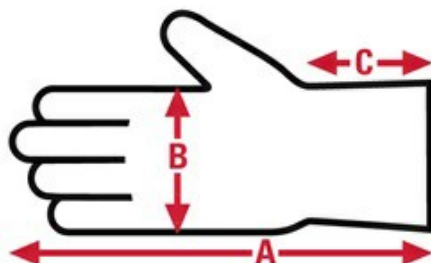

6200SJ

Memphis PVC

Supported / Dipped gloves

Specification Sheet

| Item No: | Size: | A: | B: | C: | Case Weight | UOM Weight |
|----------|-------|------|----|-----|-------------|------------|
| 6200SJ | Large | 10.0 | 5 | N/A | 34.776 lb. | 5.796 |