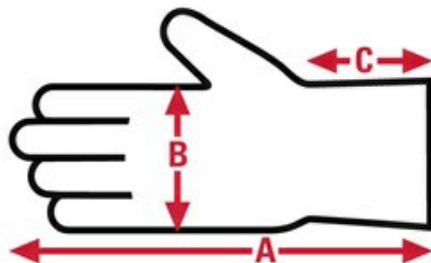

36111

Luminator

Drivers

Specification Sheet

Item No:	Size:	A:	B:	C:	Case Weight	UOM Weight
36111L	Large	9.750	4.75	N/A	12.348 lb.	2.058
36111S	Small	8.81	4.45	N/A	10.752 lb.	1.792
36111M	Medium	9.250	4.50	N/A	12.162 lb.	2.027
36111XL	X - Large	9.850	5	N/A	12.582 lb.	2.097

MCR Safety - 1255 Schilling Blvd. W. - Collierville, TN 38017 - USA

Phone: 901-795-5810 - Toll Free: 800-955-6887 - Fax: 800-999-3908 - Web: www.mcrcsafety.com

©2019 MCR Safety - All Rights Reserved