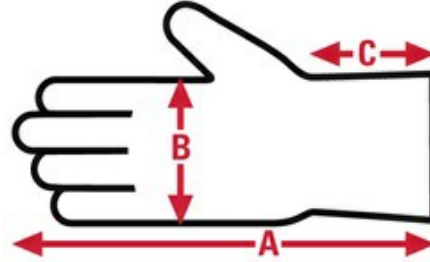

**TECHNICAL DATA FOR: 32057**

<b>Material Group</b>	Leather
<b>Product Type</b>	Drivers
<b>Glove Size</b>	Large
<b>Material</b>	Leather
<b>Leather Cut</b>	Grain
<b>Leather Type</b>	Cow Skin
<b>Grade</b>	Competitive Value
<b>Features</b>	Sewn With KEVLAR
<b>Lining</b>	Unlined
<b>Pattern</b>	Gunn
<b>Thumb Style</b>	Keystone
<b>Thickness</b>	0.9 - 1.5 mm

©2019 MCR Safety - All Rights Reserved

**MCR**  
**SAFETY**

**32057**

**Drivers**  
**Specification Sheet**

Item No:	Size:	A:	B:	C:	Case Weight	UOM Weight
32057XXXL	XXX - Large	10.580	5.300	N/A	47.620 lb.	4.762
32057S	Small	8.810	4.450	N/A	29.640 lb.	2.964
32057M	Medium	0	0	N/A	35.540 lb.	3.554
32057XL	X - Large	10.130	5	N/A	39.820 lb.	3.982
32057XXL	XX - Large	10.480	5.250	N/A	36.990 lb.	3.699
32057L	Large	9.680	4.850	N/A	33.200 lb.	3.320