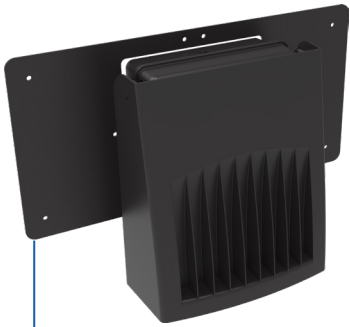

Sleek 3-PC low-profile Die-Cast Aluminum Housing

Deep box 10W Standard & Cold Temperature Battery Backup Options

90° adjustable Type IV distribution

Universal Quick Mount Bracket

Three 1/2" coin plugs on sides for conduit or electronic photocell

120-277V or 347-480V Drivers

0-10V Dimmable Driver to 10%

Optional Field Adjustable Output device (FAO) allows individual luminaire lumen output control

>70 Color Rendering Index (CRI)

L70 >100,000 hrs @ 25°C per TM-21-11

5 lumen packages delivering up to 150 lm/W

Field CCT Selectable 3000K, 4000K, & 5000K

Optional 3000K fixed full cutoff model provides International Dark Sky compliance

Optional Beauty Plate Available