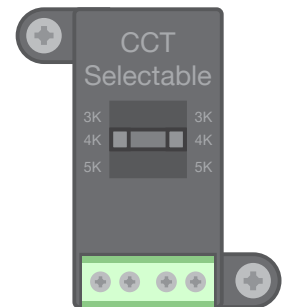

VALUE
SLIM
WALL PACK

VALUE SLIM WALL PACK

The perfect solution for a broad range of outdoor lighting applications.

2L & 3L SMALL HOUSING PACKAGES 5L, 8L & 10L LARGE HOUSING PACKAGES

The Value Slim Wall Pack (SWP), is available from 2,400 to 10,500 lumens with an industry-leading high efficacy of 150lm/W. SWP provides greater than 85% in energy and maintenance savings over legacy HID systems. It is the ideal solution for new construction or replacing existing luminaires from 70W to 320W Metal Halide.

CCT SELECTABLE LED TECHNOLOGY

The Value Slim Wall Pack comes standard with field selectable 3000K, 4000K and 5000K LEDs. The integral CCT selector eliminates the need to stock multiple CCT luminaires, ensuring the SWP is equipped for every job site. SWP produces a Type IV forward throw distribution that is fully adjustable. Additionally, it delivers absolute uniformity with excellent illumination, wider spacing and requires fewer luminaires.

FIELD ADJUSTABLE OUTPUT

The Field Adjustable Output accessory allows for individual lumen and wattage output control at installation. The FAO's 7 selectable steps reduce lumen output by approximately 10% per step.

FEATURES TO NOTE

Sleek 3-PC low-profile Die-Cast Aluminum Housing

Deep box 10W Standard & Cold Temperature Battery Backup Options

90° adjustable Type IV distribution

Universal Quick Mount Bracket

Three 1/2" coin plugs on sides for conduit or electronic photocell