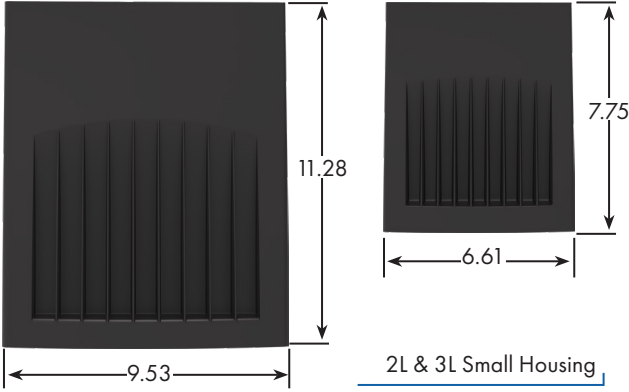

5 lumen packages delivering up to 150 lm/W

Field CCT Selectable 3000K, 4000K, & 5000K

Optional 3000K fixed full cutoff model provides International Dark Sky compliance

Optional Beauty Plate Available

2L & 3L Small Housing

5L, 8L & 10L Large Housing Packages

LED SYSTEMS INFORMATION ¹	3000K		4000K		5000K		Watts ²	Replaces
	Part Numbers	Lumens	Efficacy	Lumens	Efficacy	Lumens		
SWP-2L-U-CCTS	2,465 lm	122 lm/W	2,649 lm	132 lm/W	2,493 lm	125 lm/W	20W	100W MH
SWP-3L-U-CCTS	3,160 lm	134 lm/W	3,310 lm	144 lm/W	3,226 lm	136 lm/W	23W	150W MH
SWP-5L-U-CCTS	5,396 lm	135 lm/W	5,669 lm	142 lm/W	5,515 lm	137 lm/W	40W	175W MH
SWP-8L-U-CCTS	8,254 lm	138 lm/W	8,678 lm	145 lm/W	8,455 lm	141 lm/W	60W	250W MH
SWP-10L-U-CCTS	10,141 lm	136 lm/W	10,581 lm	141 lm/W	10,335 lm	138 lm/W	75W	320W MH