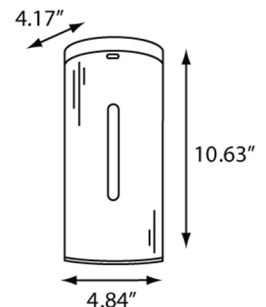

SE0800-09

Electronic Touchless Bulk Soap Dispenser

FEATURES

- Automatic Operation
- Brushed stainless finish
- Consistently dispenses one 1-1.5ml drop at a time
- Operates on 4 "AA" batteries
- Vandal resistant security lock and key
- Reservoir can be used with quality bulk soaps
- Key components are independent for easy maintenance

AVAILABLE COLORS

Brushed Stainless

SPECIFICATIONS

Model #	SE0800-09 (Brushed Stainless)		
Dimensions	4.84"W x 10.63"H x 4.17"D		
Weight	2.41 lbs each	Case Pack	12 per case - 2.37' ³
Capacity	800mL Liquid Soap	Key Type	4