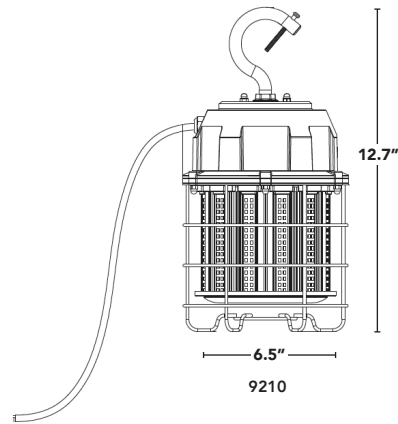

# HIGH BAY WORK LIGHT

-> quick install metal hook

↑  
6'  
power cord

- > **277V rated** - also works on 120V, 208V and 240V.
- > 100W LED is comparable to 400W HID.
- > Rugged construction with caged protection for the harshest work environments.
- > Ultra-bright 12,000 lumen output with high CRI and 5000K color temperature.
- > 6' power cord with stripped leads for easy installation.

								
	ALSO WORKS ON 208V & 240V	INSTALL METHOD	INGRESS PROTECTION	CRI	BEAM ANGLE	OPERATING TEMP	50,000hrs RATED LIFE	SURGE PROTECTION

PART #	UPC	REPLACES	WATTAGE	LUMENS	COLOR (K)
LED-9210-50K	844006062941	400 W HID	100W	12000	5000K