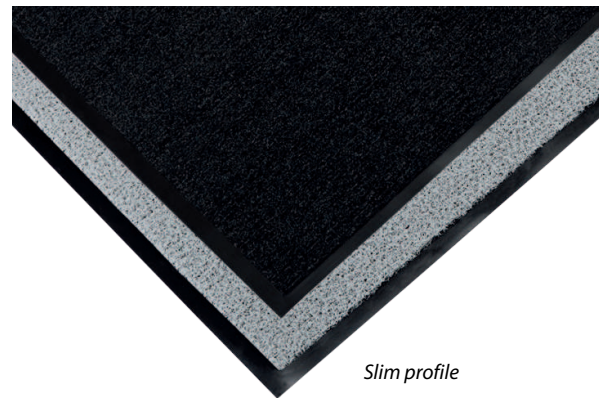

Jasper

#175

SCRAPER | MEDIUM TRAFFIC

Jasper is an effective scraper mat that removes wet and dry soils from medium traffic areas. Available in two colors.

APPLICATIONS

- outdoor or indoor areas
- retail stores
- automotive dealerships
- restaurants
- churches
- medical facilities

FEATURES

- For outdoor/indoor entrance and lobby with medium traffic.
- Cut pile mat made of strong nylon scraping fibers.
- Slim profile facilitates the opening of doors.
- 2 attractive colors that fits most decors.
- Easy to clean, use a wet and dry vacuum and/or shake off.
- The unique design will outlast standard scraping mats.

MAT SIZES

2'x3', 3'x4', 3'x5', 3'x8',
3'x10' 4'x6', 4'x8', 4'x10'
6'x10'

ROLL SIZES

3' x 60', 4' x 60', 6' x 60'

CUSTOMIZATION available - sizes greater than 6' up to 11'9" are seamed.

MATERIAL	Cut-pile nylon fibers
PILE WEIGHT	12 oz. per sq. yd.
THICKNESS	5/16"
BACKING	Thermo-Flex vinyl
FLAMMABILITY	Passes D.O.C. -FF-1-70
TOTAL WEIGHT	0.56 lbs. per sq. ft.

WARRANTY Total Confidence

Cut pile nylon fibers excellent for scraping

Slim profile

Working Hard for the Hard Working

WE OFFER A 48 HOUR SHIPPING GUARANTEE FOR IN-STOCK ORDERS.

CrownMats.com 1-800-MAT-LINE 2100 Commerce Drive, Fremont, Ohio 43420