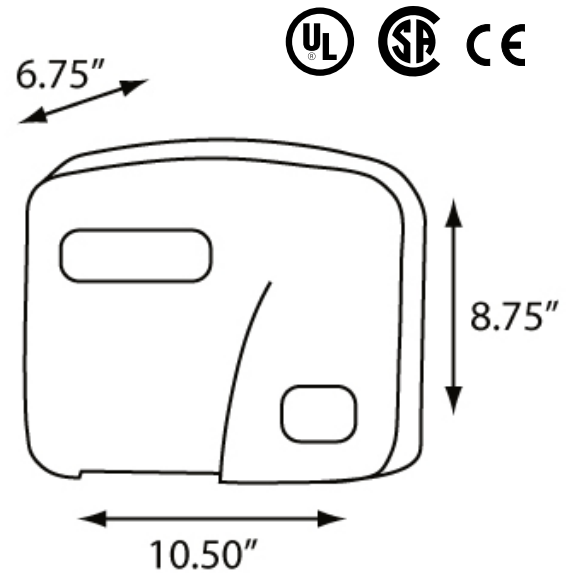

## TECHNICAL SPECIFICATIONS

**Material:** ABS Plastic

**Motor Type:** 1/8HP, 100W Brush

**Thermal Protection:**

Thermal Cut Off at 286°F (141°C)

**Operating Airflow:** 3,242 LFM

**Air Output Temperature:**

136°F (58°C)

**Mounting:** Surface

## DIMENSIONS & WEIGHT

**Width:** 10.50"

**Height:** 8.75"

**Depth:** 6.75"

**Weight:** 8.4 lbs

**Phone:** 920.884.8698  
**Toll-Free:** 800.558.8678  
**Fax:** 920.884.8699  
**Email:** info@palmerfixture.com