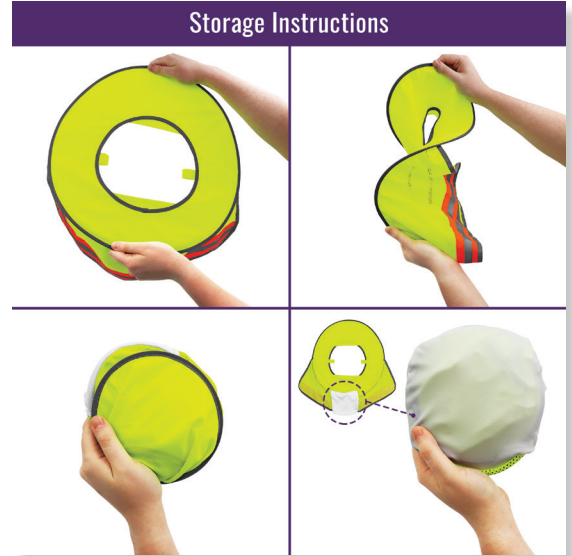

## Enhanced Visibility Removable Hard Hat Sun Shade

ITEM **GLO-HNS1**

\*Hard hat not included

SIZES **ONE SIZE**

### FEATURES

- Made with mesh polyester material for extra breathability
- Silver reflective material enhances low-light visibility
- High-visibility yellow/green
- High-visibility orange contrasting trim
- Fits cap style and full brim hard hats
- Easily attaches to cap style hard hats through the accessory slots using the attached hook-and-loop closures