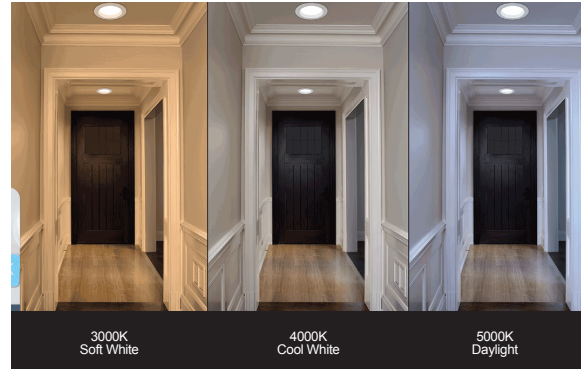

# With COLOR PREFERENCE® Technology

Available in Low Profile and Four Decorative Styles

Sizes choices up to 16"