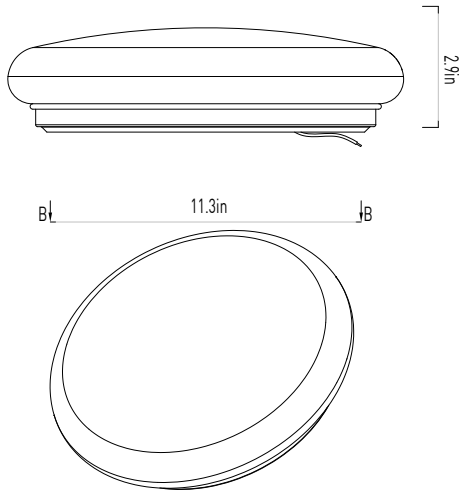

DIMENSIONS

MODEL # 54436511