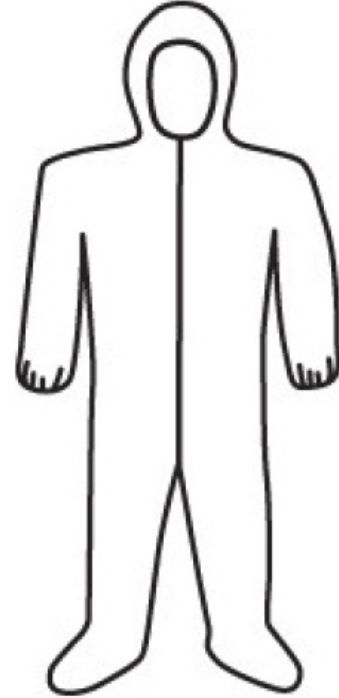

#### SIZES

Medium, Large, XLarge, 2XLarge, 3XLarge, 4XLarge, 5XLarge

#### DIMENSIONS

ITEM SIZE	ZIPPER FOR OPENING	BOOT LENGTH	BOOT HEIGHT	LEG INSEAM	NECK OPENING	SLEEVE LENGTH TO WAIST	SLEEVE LENGTH TO ELBOW	WISTB/TB TRETCH	LEG OPENING	HOOD HEIGHT	WISTB/AT RESI	BODY LENGTH	CHEST
Medium	27.6"	14.6"	7.9"	28"	23.6"	7.1"	22.8"	32.7"	9.8"	134"		36.6"	24.4"
Large	29.9"	14.6"	7.9"	29.1"	23.6"	7.1"	22.8"	33.5"	9.8"	13.4"		38.2"	26"
XLarge	29.9"	14.6"	7.9"	29.5"	23.6"	7.1"	22.8"	35"	10.6"	13.4"		40.2"	27.6"
2XLarg	29.9"	16.1"	7.9"	30.3"	23.6"	7.1"	24.4"	35.8"	11.4"	13.4"		41.3"	29.1"
3XLarg	31.9"	16.1"	7.9"	31.5"	23.6"	7.5"	24.4"	37"	11.4"	13.4"		43.3"	31.5"
4XLarg	31.9"	16.1"	7.9"	32.7"	23.6"	7.5"	25.2"	37.4"	11.4"	13.4"		45.7"	33.1"
5XLarg	31.9"	16.1"	7.9"	33.5"	23.6"	7.5"	25.2"	38.2"	11.4"	13.4"		46.5"	34.6"