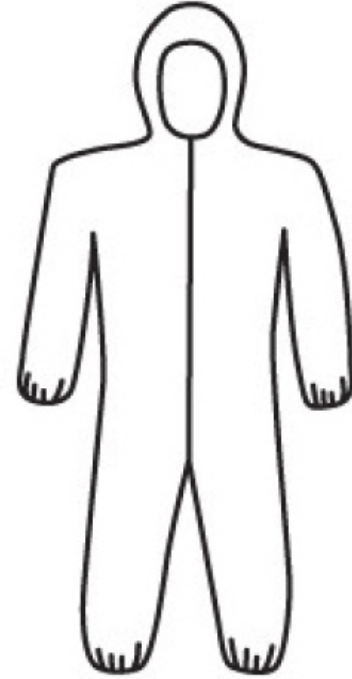

#### SIZES

Medium, Large, XLarge, 2XLarge, 3XLarge, 4XLarge, 5XLarge

#### DIMENSIONS

ITEM SIZE	CHEST	NECK	LEG INSEAM	ZIPPER FOR OPENING	HOOD HEIGHT	W. AT BUST	SLEEVE LENGTH	LENGTH TO WAISTBAND	BODY LENGTH	SLEEVE OPENING	LEG OPENING	WAISTBAND AT REST
Medium	24.4"	23.6"	28"	27.6"	13.4"	18.9"	32.7"	22.8"	36.6"	7.1"	9.8"	12.2"
Large	26"	23.6"	29.1"	29.9"	13.4"	20.5"	33.5"	22.8"	38.2"	7.1"	9.8"	13"
XLarge	27.6"	23.6"	29.5"	29.9"	13.4"	22.8"	35"	22.8"	40.2"	7.1"	10.6"	13.8"
2XLarge	29.1"	23.6"	30.3"	29.9"	13.4"	25.2"	35.8"	24.4"	41.3"	7.1"	11.4"	14.6"
3XLarge	31.5"	23.6"	31.5"	31.9"	13.4"	25.6"	37"	24.4"	43.3"	7.5"	11.4"	14.6"
4XLarge	33.1"	23.6"	32.7"	31.9"	13.4"	26"	37.4"	25.2"	45.7"	7.5"	11.4"	14.6"
5XLarge	34.6"	23.6"	33.5"	31.9"	13.4"	26"	38.2"	25.2"	46.5"	7.5"	11.4"	14.6"