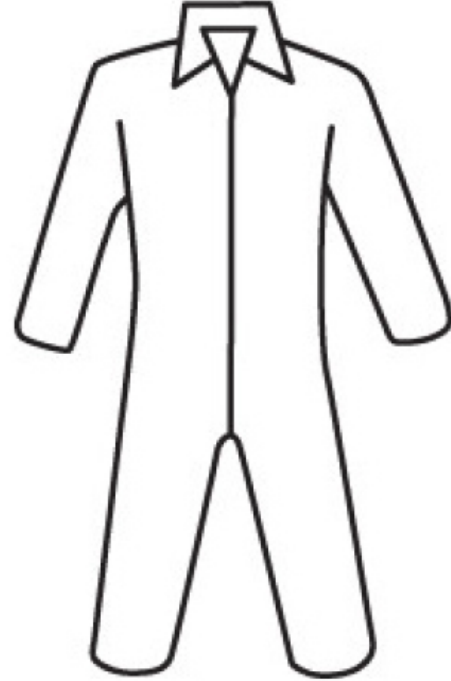

SPEC SHEET

WEST CHESTER

C3850

WHITE 45G SMS - BASIC COVERALL

Protective Clothing Posi-Wear - White 45g SMS Coverall, zipper front and collar.

FEATURES

- Full length zipper front and exceptional strength for easy donning.
- ANSI Sized for a wide range of motion.
- Serged seams.
- Latex Free

APPLICATIONS

- Industrial manufacturing
- paper industry
- food processing or where heavy dust environments are present.

SPEC DETAILS

COLOR PATTERN	WHITE
BASE MATERIAL	45g SMS

CARE INSTRUCTIONS

N/A - One Time Use Product

SIZES

Medium, Large, XLarge, 2XLarge, 3XLarge, 4XLarge

DIMENSIONS

ITEM SIZE	ZIPPER FOR OPENING	LEG INSEAM	SLEEVE LENGTH	ELBOW OPENING	WAISTBAND WRETCH	WAISTBAND AT REST	LENGTH TO WAISTBAND	PANT OPENING	CHEST	BODY LENGTH	NECK
Medium	27.6"	28"	32.7"	7.1"	18.9"	12.2"	22.8"	9.8"	24.4"	36.6"	23.6"
Large	29.9"	29.1"	33.5"	7.1"	20.5"	13"	22.8"	9.8"	26"	38.2"	23.6"
XLarge	29.9"	29.5"	35"	7.1"	22.8"	13"	22.8"	10.6"	27.6"	40.2"	23.6"
2XLarge	29.9"	30.3"	35.8"	7.1"	25.2"	14.6"	24.4"	11.4"	29.1"	41.3"	23.6"
3XLarge	31.9"	31.5"	37"	7.5"	25.6"	14.6"	24.4"	11.4"	31.5"	43.3"	23.6"
4XLarge	31.9"	32.7"	37.4"	7.5"	26"	14.6"	25.2"	11.4"	33.1"	45.7"	23.6"