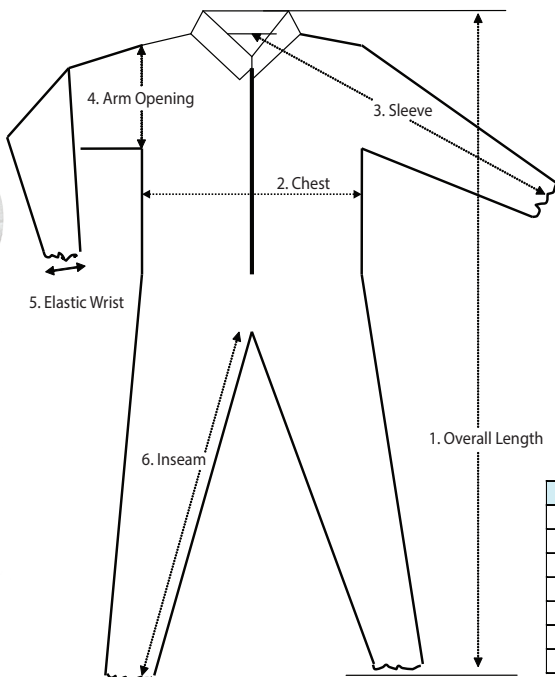

35 Gram POLY SPUN COVERALLS

SIZING CHART (cm)

SIZE	1	2	3	4	5	6
M	160	2 x 60	87	25	17	73
L	164	2 x 62	89	26	17	75
XL	170	2 x 66	91	27	17	79
XXL	177	2 x 70	93	28	17	82
XXXXL	179	2 x 74	95	28	17	82
XXXXXL	185	2 x 78	97	29	18	87
XXXXXXL	192	2 x 82	100	29	18	90

General Description

Some jobs require getting down and dirty. If you're working in crawl spaces and attics, you need complete body coverage—so give AMMEX Coveralls a try. Made of breathable, 100% spun-bond polypropylene. The fabric is durable 35-gram weight. Gusseted at stress points. Sold 25 per case from medium to 5XL.

Product Codes

Medium	CO35M
Large	CO35L
X Large	CO35XL
XX Large	CO35XXL
XXX Large	CO35XXXL
XXXX Large	CO35XXXXL
XXXXX Large	CO35XXXXXL

Packaging

Inner Packaging
25 per Case

Case Dimensions
300 x 260 x 360 mm

Specification

MATERIAL

Polypropylene - Body
Cotton - Stitching
Elastic Bands
Metal - Zipper

WEIGHT

35 Gram

Features & Benefits

- Durable - Superior wear & protection when compared to fabric gloves
- Slip-On Cuff - For quick, easy donning
- Shirred Elastic Back - Provides a more secure fit