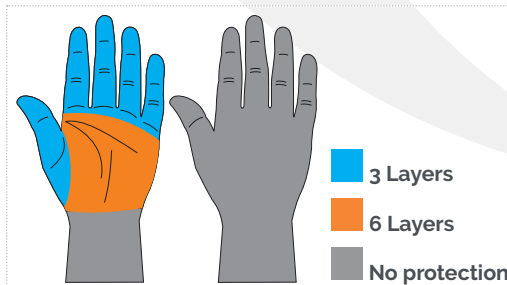

Alycore™ Protective Layers