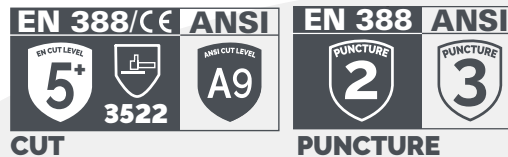

POWERCUT® WITH ALYCORE™ CUT & PUNCTURE RESISTANT MECHANICS GLOVE

Majestic PowerCut® gloves made with patented Alycore™ offers cut, puncture and needle resistance like no other product has before. Composed mostly of super-thin threads of iron and carbon, Alycore™ is lightweight, flexible, breathable, recyclable, and washable while providing ultimate protection.

- Alycore™ Six layers in palm, Three layers in fingers
- Armor Skin™ palm
- Knit back, Velcro wrist closure
- Pre-curved finger design to minimize hand fatigue

Technical Data

Material	Alycore™ cut & puncture resistant material, lycra backing
Cuff Closure	Velcro wrist
Needle Puncture Protection*	3.19 lbs of resistance on palm 1.9 lbs of resistance on fingers
Alycore™ Layers	Palm: 6, Fingers: 3
Sizes	S-XXL
Packaging	6dz/case
Case Size	WEIGHT: 15.62 lbs DIMENSIONS: 13.7 x 9.9 x 25.5 in
COO	China