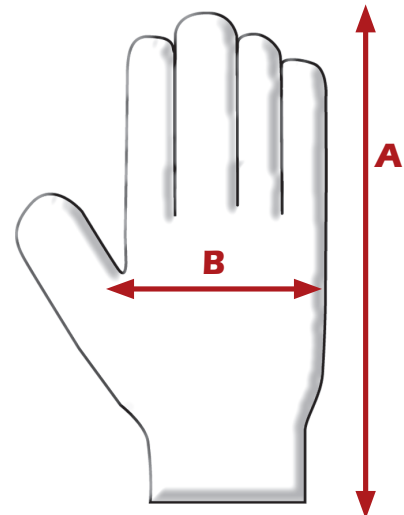

This document is the property of PIP and the information contained herein is proprietary to PIP.