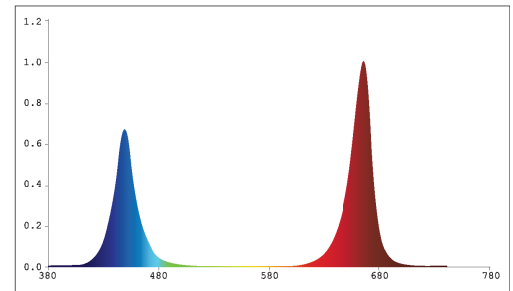

Dual Band Spectrum