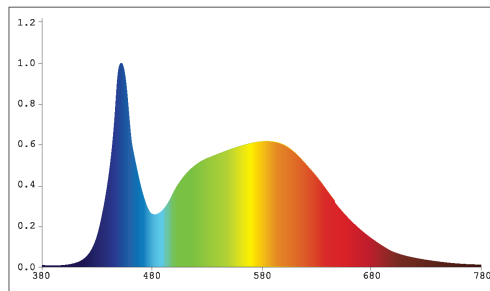

Full Spectrum White