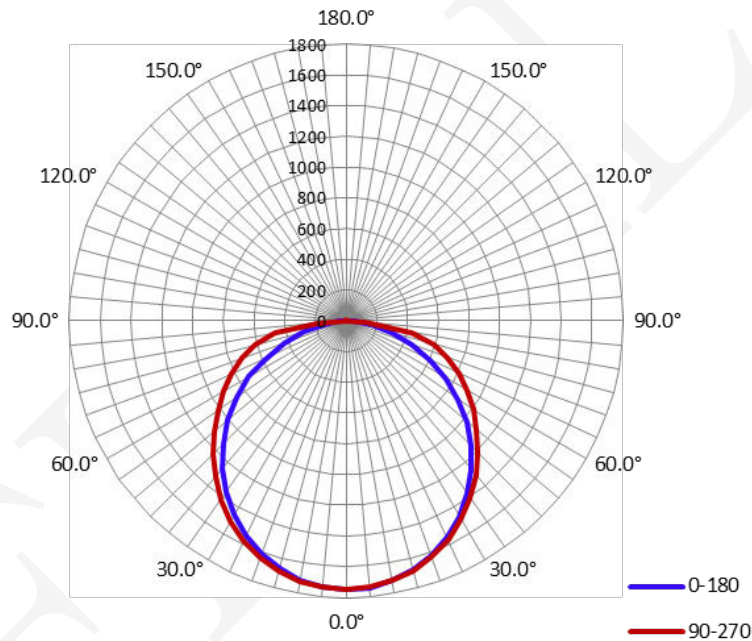

Luminous Intensity Distribution

	C0/180	C45/225	C90/270	C135/315	AVG.
Beam Angle (50% I_{max}):	110.5	114.3	124.0	114.2	115.8
Field Angle (10% I_{max}):	159.0	169.5	169.6	169.5	166.9