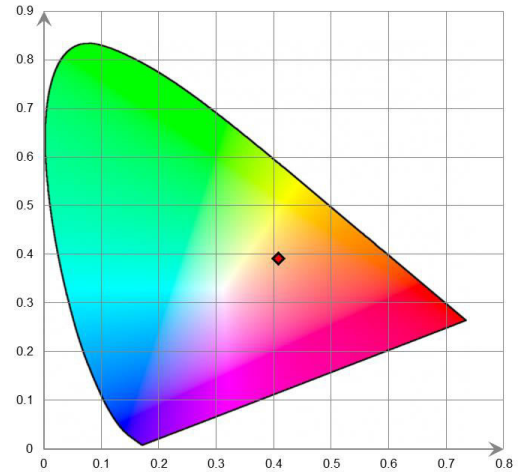

LED Center Basket Troffers

MATT Series

Distribution Diagram

IES R_f	84
IES R_g	97
IES $R_{cs,h1}$	-12%