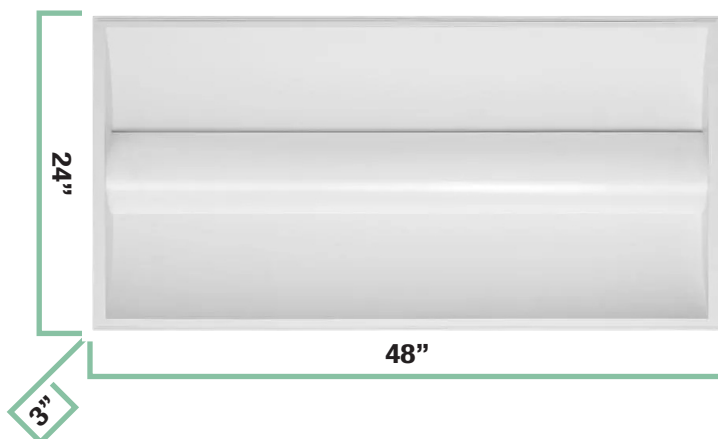

CORRELATED COLOR TEMPERATURE (CCT)

(866) 786-1117 • www.BeyondLEDTechnology.com

Due to continuous product improvement, information in this document is subject to change.