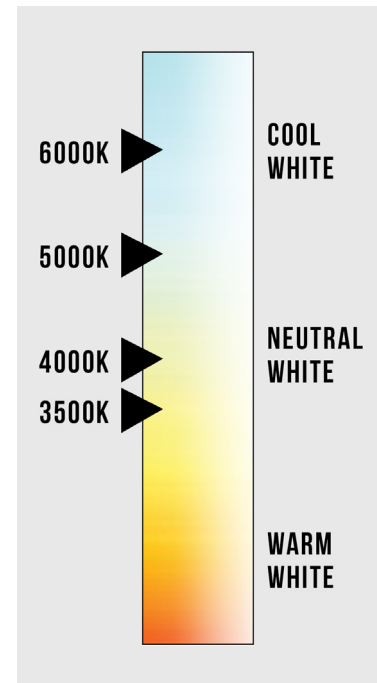

- Up to 140 Lumens per watt
- Glare free lighting with precision engineered diffuse
- Super slim design with durable construction
- Matte white paint finish
- Universal 120-277Vac 50-60Hz
- 24/29/32/39W tunable & 3500/4000/5000/6000K CCT adjustable
- Available for hanging or surface mounting
- 0-10V dimming capabilities - Range: below 10%~100%
- The entire fixture functions as a heat sink to keep the LEDs cooler to prolong the life of the light

LED Center Basket Troffers

MATT Series

MATT Series

SKU #	Model #	Adjustable Watts	Lumens	Adjustable CCT	Size	Input Voltage	Tier 1 1-49	Tier 2 50-99	Tier 3 100+
153497	BLT-BLED-2x4-29/34/39/49/D10/U/35-40-50	29W, 34W, 39W, 49W	3915Lm - 6615Lm	3500/4K/5K	2X4'	120-277Vac	\$69.99	\$67.99	\$64.99
153903	BLT-BLED-2x2-24/29/32/39/D10/U/35-40-50	24W, 29W, 32W, 39W	3360Lm - 5460Lm	3500/4K/5K	2X2'	120-277Vac	\$49.99	\$47.99	\$45.99

0-10V dimming capabilities - Range: below 10%~100%

Wattage	Multi wattage 24/29/32/39W
Voltage	120-277V
LM/W	Up to 140 Lumens per watt
CRI	>80
Dimensions (in)	48"X24"X3"

CORRELATED COLOR TEMPERATURE (CCT)