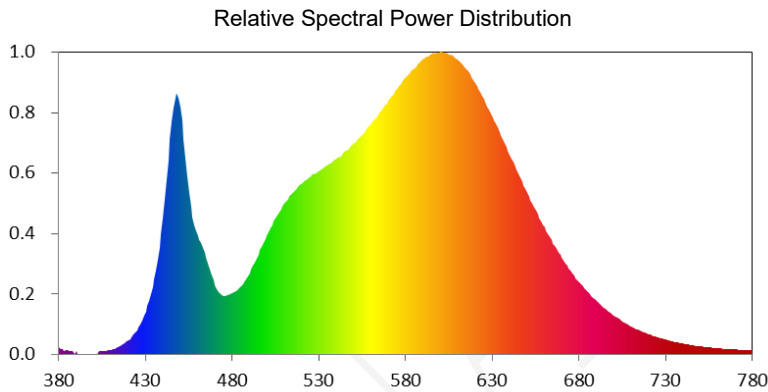

LED Center Basket Troffers

MATT Series

Distribution Diagram

IES R_f	84
IES R_g	97
IES $R_{cs,h1}$	-12%