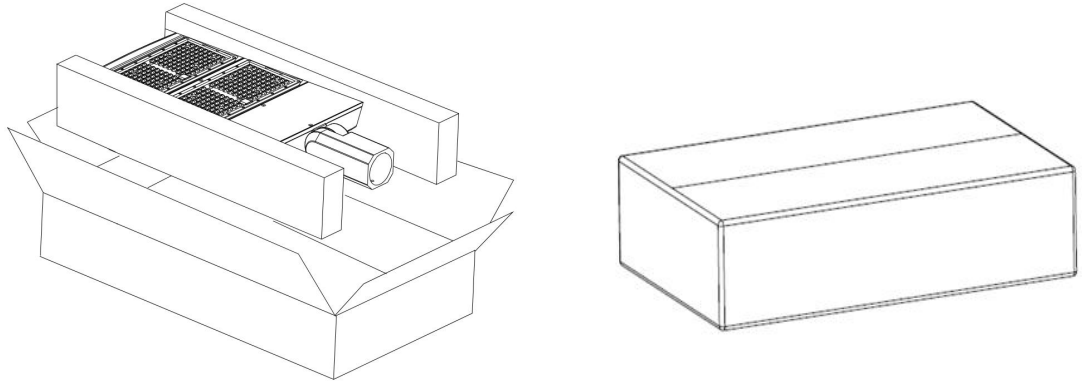

LED Area Light

ZOHO 3rd Gen Series

Packaging

Tolerance of Carton Size: ± 0.590551 in, Tolerance of Weight: $\pm 10\%$.

Model	Pcs/Box	Dimensions	Weight	Pallet Quantity	Pallet Weight	Pallet Dimensions
200W	1	28" X 16" X 7"	21 Lb			
Yoke Mount	1	10" X 5" X 5"	4 Lb			
Universal Mount	1	10" X 5" X 5"	6 Lb			

User Notice

- Please turn off the power before installing or changing assembly parts.
- The input voltage and lamps should be matching. Before connecting the power line, please make sure the wiring section is insulated.
- Only professionals should install and disassemble the lamps.