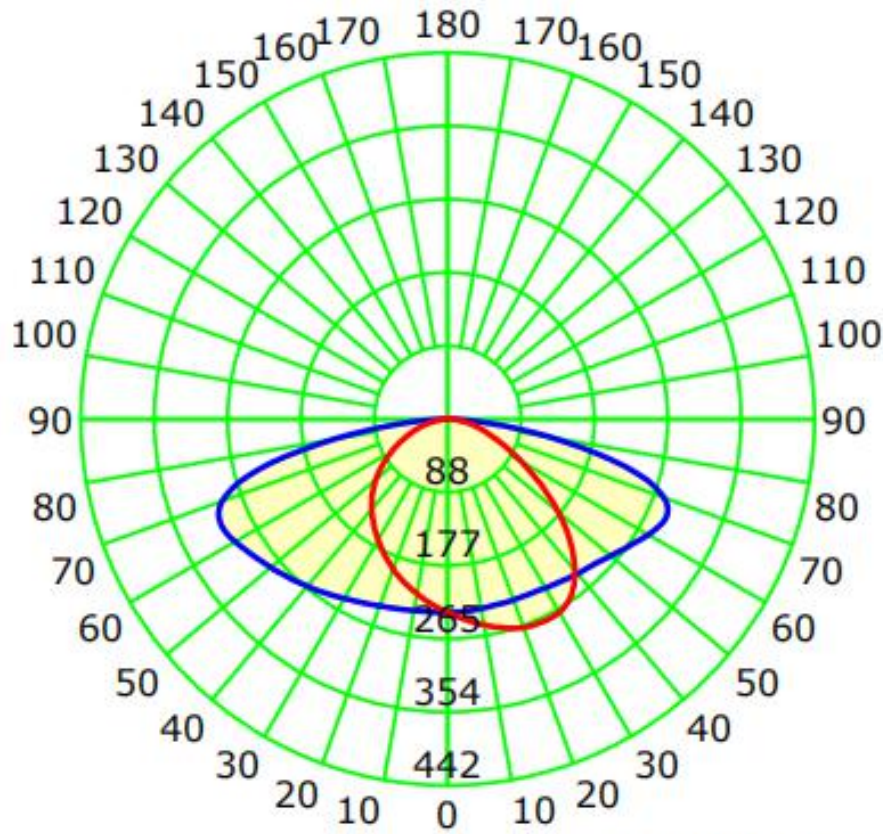

Due to continuous product improvement, information in this document is subject to change.

LED Area Light

ZOHO 3rd Gen Series

200W Distribution Diagram

Luminaire Property

Luminaire Manufacturer:
Voltage: 119.1 V
Power: 201.46 W

Current: 1.696 A
Power Factor: 0.997

Photometric Results

IES Classification: Type III
Total Rated Lamp Lumens: 28075.0 lm
Efficiency: 100%
Upward Ratio: 1%
Central Intensity: 233.62 cd/klm
Pos of Max. Intensity: H170 V70

Longitudinal Classification: Medium
Measurement Flux: 28075 lm
Downward Ratio: 99%
Luminaire Efficacy Rating (LER): 139.41
Max. Intensity: 354.05 cd/klm

Luminous Intensity Distribution Curve

Average Diffuse Angle(50%): 128.0°