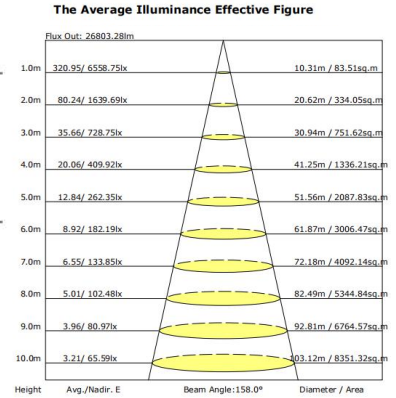

Due to continuous product improvement, information in this document is subject to change.

LED Area Light

ZOHO 3rd Gen Series

200W Distribution Diagram

Luminaire Property

Luminaire Manufacturer:
Voltage: 119.1 V
Power: 201.46 W

Longitudinal Classification: Medium
Measurement Flux: 28075 lm
Downward Ratio: 99%
Luminaire Efficacy Rating (LER): 139.41
Max. Intensity: 354.05 cd/klm

Luminous Intensity Distribution Curve

Average Diffuse Angle(50%): 128.0°