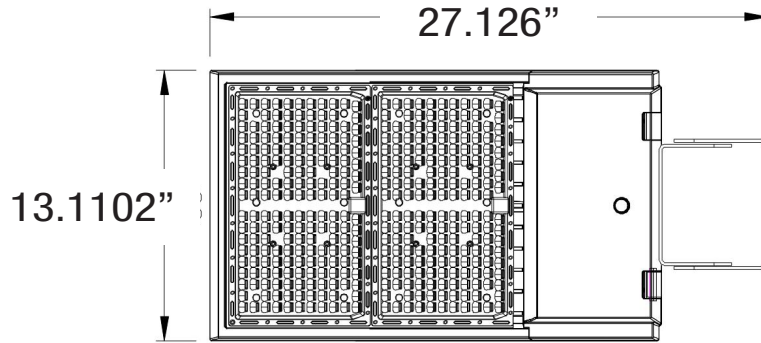

LED Area Light

ZOHO 3rd Gen Series

Dimensions

Optional Yoke Mount Bracket Available