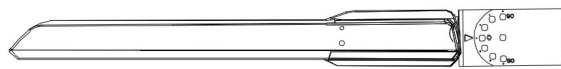

— C0-C180 — C90-C270

LED Area Light

ZOHO 3rd Gen Series

Dimensions

Optional Yoke Mount Bracket Available

YM

2.75591"

For easier installation, the Universal Bracket combines a Slipfitter & Straight-Arm All-In-1!