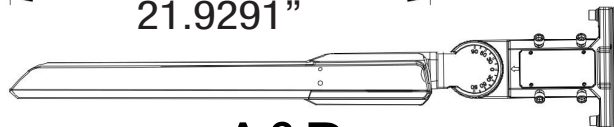

— C0-C180 — C90-C270

LED Area Light

ZOHO 3rd Gen Series

Dimensions

Optional Yoke Mount Bracket Available

YM

2.75591"

For easier installation, the Universal Bracket combines a Slipfitter & Straight-Arm All-In-1!

A&D

6.29921"

Mounts to Round or Square Poles and Flat Surfaces too!

SKU #151593

	Yoke	Universal
Mounting Brackets	YM 	A&D 
Dimension	27.126" X 13.1102" X 2.75591"	31.8898" X 13.1102" X 6.29921"

SKU #151592