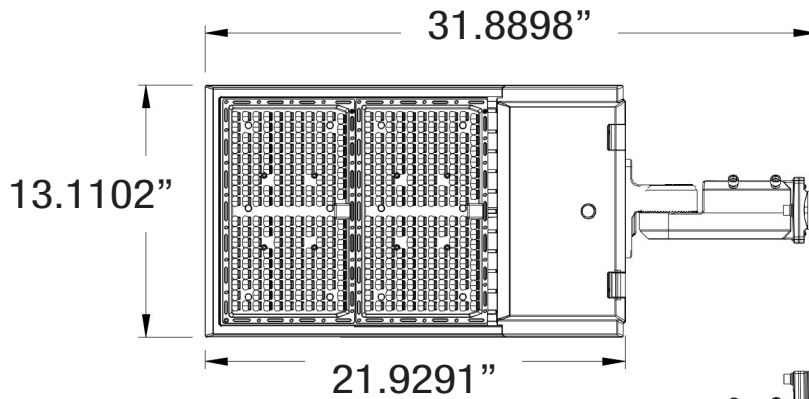

— C0-C180 — C90-C270

LED Area Light

ZOHO 3rd Gen Series

Dimensions

Optional Yoke Mount Bracket Available

YM

2.75591"

For easier installation, the Universal Bracket combines a Slipfitter & Straight-Arm All-In-1!

A&D

6.29921"

Mounts to Round or Square Poles and Flat Surfaces too!

SKU #151593

	Yoke	Universal
Mounting Brackets	YM 	A&D 
Dimension	27.126" X 13.1102" X 2.75591"	31.8898" X 13.1102" X 6.29921"

SKU #151592