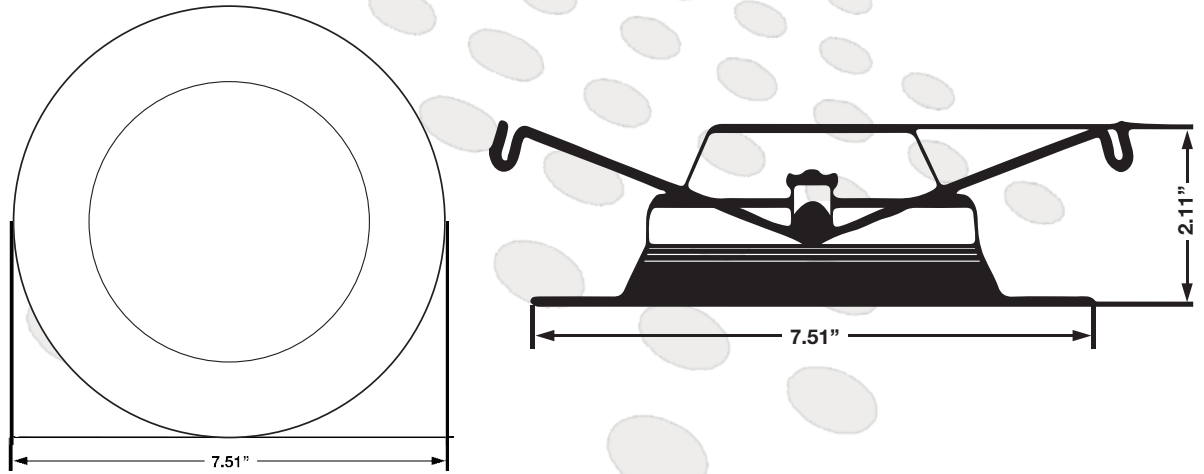

LED Down Light

JET Series

JET Series

Our JET Series LED Down Light is economical and is equipped with a smooth trim that fits most manufacturer's 5" and 6" recessed can-style housings. It utilizes adjustable torsion springs, can be dimmed down to 10%, and maintains 70% light output after 35,000 hours of use. This makes it perfect for applications such as multi-family residences, retail shops and offices. An E26 adapter is included.

Warranty & Qualification

WARRANTY	UL LISTED	ENERGY STAR
5 Year Limited	Yes	Yes

CORRELATED COLOR TEMPERATURE (CCT)

LED Down Light

JET Series

Dimensions

BOX TYPE	SIZE	QTY / CARTON	WEIGHT / CARTON
Inner Box	8" x 7.75" x 2.75"	1	0.5 lbs
Outer Box	17" x 16.75" x 8.5"	12	8 lbs

LED Down Light

JET Series

AVERAGE BEAM ANGLE(50%): 92.8°

UNIT:cd

- C0/180, 90.9
- C30/270, 95.6

Height	Average Lux (lx)	Light Range (dia.)
39.37in	278.4	78.72in
78.74in	69.59	157.43in
118.11in	20.92	236.15in
157.48in	17.40	314.87in
196.85in	11.12	393.58in
236.22in	7.732	472.30in
275.59in	5.681	551.02in
314.96in	4.249	629.77
354.33in	2.426	708.45in
393.70in	2.784	787.17in