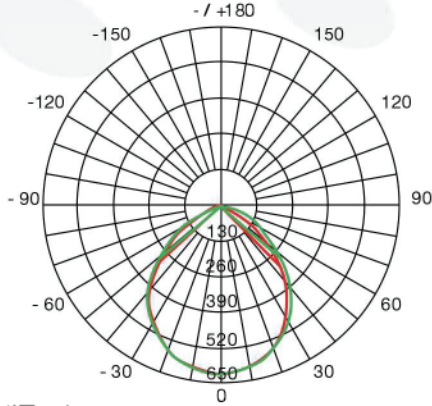

LED Down Light

JET Series

AVERAGE BEAM ANGLE(50%): 92.8°

UNIT:cd

- C0/180, 90.9
- C30/270, 95.6

Height	Average Lux (lx)	Light Range (dia.)
39.37in	278.4	78.72in
78.74in	69.59	157.43in
118.11in	20.92	236.15in
157.48in	17.40	314.87in
196.85in	11.12	393.58in
236.22in	7.732	472.30in
275.59in	5.681	551.02in
314.96in	4.249	629.77
354.33in	2.426	708.45in
393.70in	2.784	787.17in