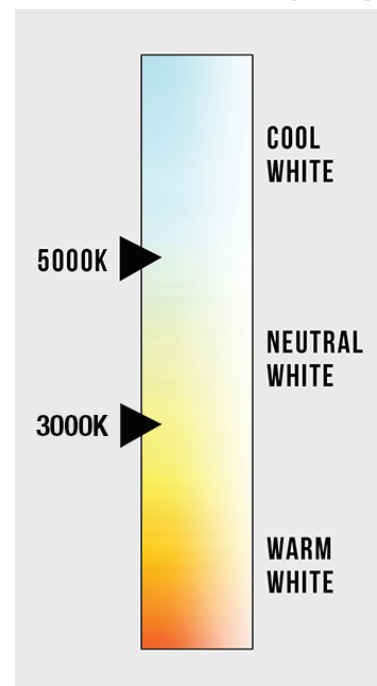

CORRELATED COLOR TEMPERATURE (CCT)