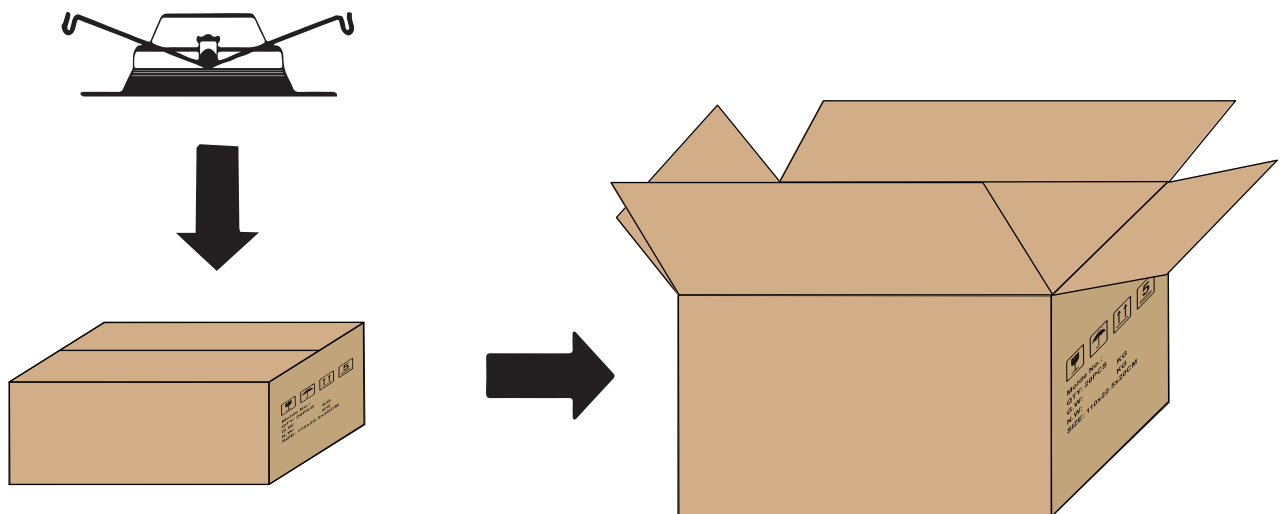

LED Down Light

JET Series

JET Series

Our JET Series LED Down Light is economical and is equipped with a smooth trim that fits most manufacturer's 5" and 6" recessed can-style housings. It utilizes adjustable torsion springs, can be dimmed down to 10%, and maintains 70% light output after 35,000 hours of use. This makes it perfect for applications such as multi-family residences, retail shops and offices. An E26 adapter is included.

Warranty & Qualification

WARRANTY	UL LISTED	ENERGY STAR
5 Year Limited	Yes	Yes

CORRELATED COLOR TEMPERATURE (CCT)

LED Down Light

JET Series

Dimensions

BOX TYPE	SIZE	QTY / CARTON	WEIGHT / CARTON
Inner Box	8" x 7.75" x 2.75"	1	0.5 lbs
Outer Box	17" x 16.75" x 8.5"	12	8 lbs

LED Down Light

JET Series

AVERAGE BEAM ANGLE(50%): 92.8°

UNIT:cd

- C0/180, 90.9
- C30/270, 95.6

Height	Average Lux (lx)	Light Range (dia.)
39.37in	278.4	78.72in
78.74in	69.59	157.43in
118.11in	20.92	236.15in
157.48in	17.40	314.87in
196.85in	11.12	393.58in
236.22in	7.732	472.30in
275.59in	5.681	551.02in
314.96in	4.249	629.77
354.33in	2.426	708.45in
393.70in	2.784	787.17in