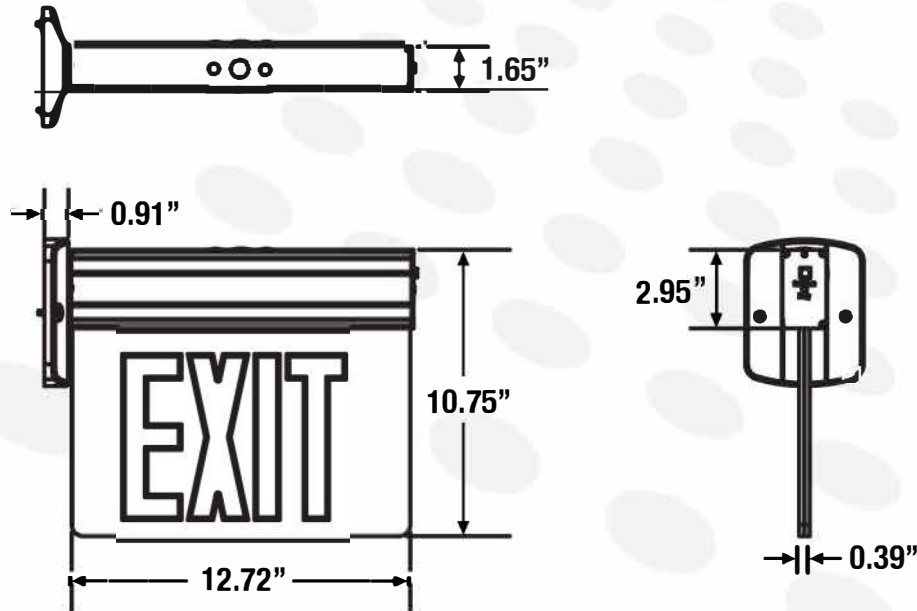

LED Edge-Lit Exit Sign

Indoor Lighting

0.5W

Features

- Aluminum housing with high grade acrylic panel.
- Removable directional indicators.
- Letters 6" height with 3/4" stroke. Super bright RED or GREEN LED lamps
- Built-in 3.6V600mAh Nickel cadmium battery for minimum 90 minutes emergency operation.
- Maximum 24 hours for full recharge time
- 0° to 40° C indoor damp location listed

Recommended Use

- Hospitals
- Movie Theaters
- Restaurants

LED Edge-Lit Exit Sign

Indoor Lighting

Drawing

Product Parameters

SKU #	CHARGE TIME	AC VOLTAGE	AC CHARGING CURRENT	DC CHARGING VOLTAGE	DC CHARGING CURRENT	DISCHARGE TIME
150819	24 Hrs	277/60Hz	10 - 20mA	3.6V	80 - 100mA	>90 Mins