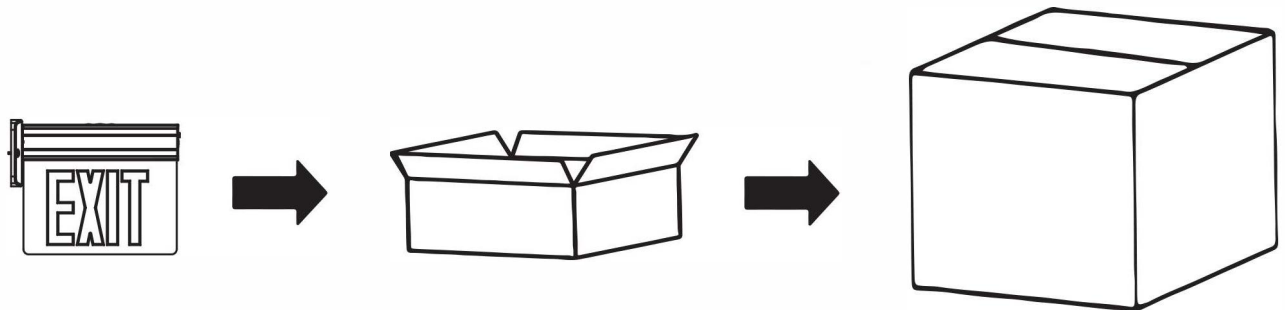

Due to continuous product improvement, information in this document is subject to change.

Revision Date: 01/25/2019

1939 Parker Ct Stone Mountain, GA 30087 | Phone: (866) 786-1117 | www.beyondledtechnology.com